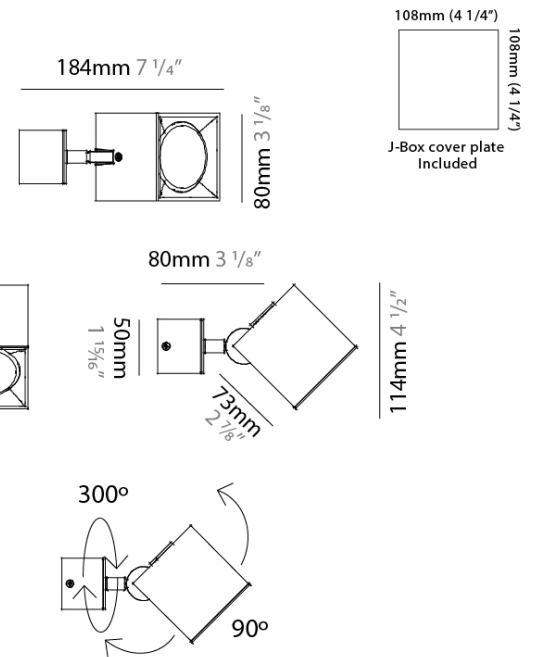

DAU SINGLE SURFACE

D92019- : D92019-BSL

base number

1. To build a product code in our configurator select the specify button on the base model # product page
2. To build a manual product code on this datasheet choose from the options listed below in blue font and add the suffix to the base model #

GENERAL

Series: Dau
Subseries: Dau Single
Partner: Milan
Division: Design
Installation: Surface
Product Type: Spots
Mounting Location: Ceiling
Light Distribution: Adjustable / Direct

PHYSICAL

Shape: Cube
Length (mm): 80
Length (in): 3 1/8
Width (mm): 83
Width (in): 3 1/4
Height (mm): 80
Height (in): 3 1/8
Max. Overall Height (mm): 160
Max. Overall Height (in): 6 5/16
Weight (kg): 0.82
Weight (lbs): 1.81
Fixture Material: Extruded Aluminum

ELECTRICAL

Number of Lamps: 1
Lamp Type: LED Retrofit
Lamp Shape: MR16
Bulb Included: Bulb Not Included
Total Output Wattage (W): 4
Max. Wattage Per Lamp (W): 4
Lamp Base: GU10
Input Voltage (V): 120

RATINGS AND CERTIFICATIONS

Certified By: CSA Certified to UL and CSA Standards
IP rating: IP20

PROJECT	
TYPE	
SPECIFIER	
QUANTITY	
DATE