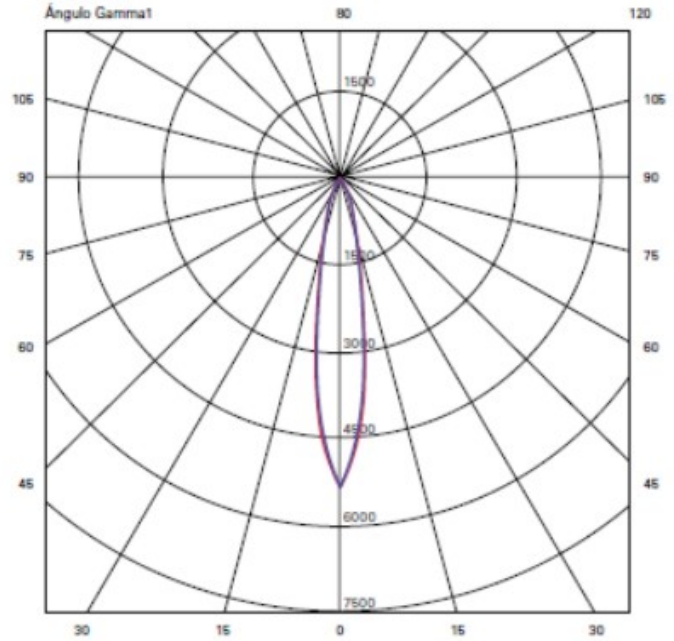

LED 5 W

Ángulo Gamma1