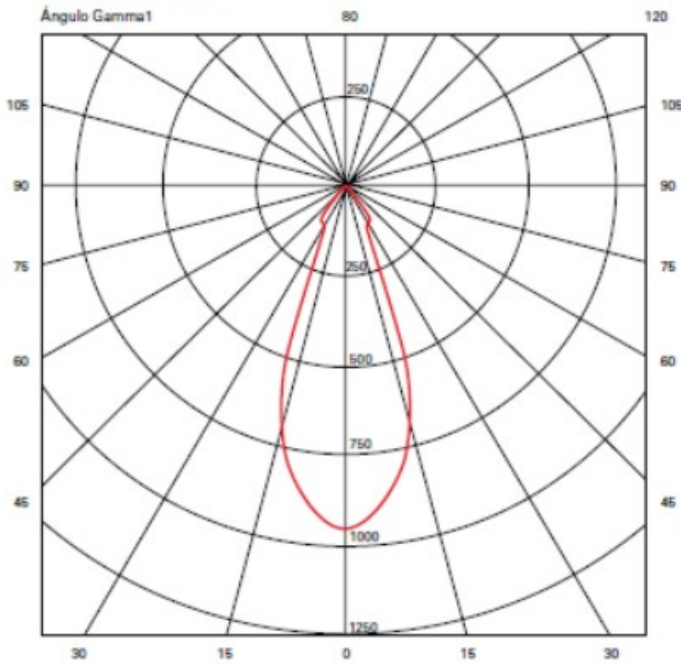

HALOGEN 75 W

Ángulo Gamma1